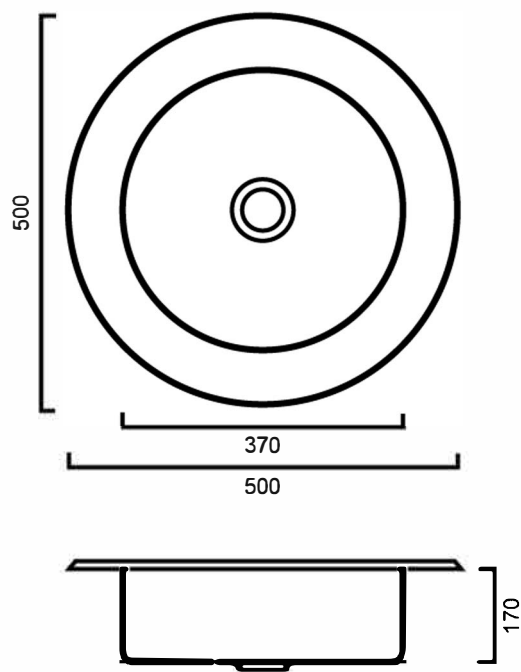

## CLPB: CLASSIC PREP BOWL - INSET SINK

**CLPB: 500mm x 500mm x 170mm**

### DIMENSIONS

Length: 500mm | Width: 500mm | Depth: 170mm

### DESCRIPTION

- Stainless steel round inset sink
- 500mm long x 500mm wide x 170mm deep
- Features one round bowl
- No drainer saves bench space
- Supplied with one 90mm basket waste
- Tap hole available
- The Prep Bowl is perfectly designed for use as a prep bowl in your Kitchenette or Alfresco area, Its size and shape make an easy transition to Bar Sink or Smaller Sink for Caravans.