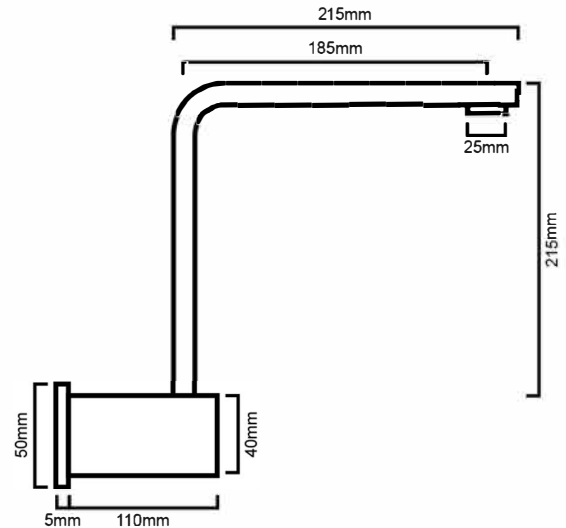

## BSWSS : SQUARE - SWIVEL WALL SPOUT

### DESCRIPTION

- Contemporary swivel spa spout
- High gloss chrome coating on brass construction

### IMPORTANT NOTICE

- It is strongly recommended that any cut-outs made to your bench top is made based on the individual product dimensions.
- The dimensions of all ceramic products may vary from size guidelines due to material properties and the handmade manufacturing process
- All pictures and drawings on this brochure are representational only, changes in the product may have occurred since time of print.
- All prices on this brochure and The Sink Warehouse website are subject to change without notice.