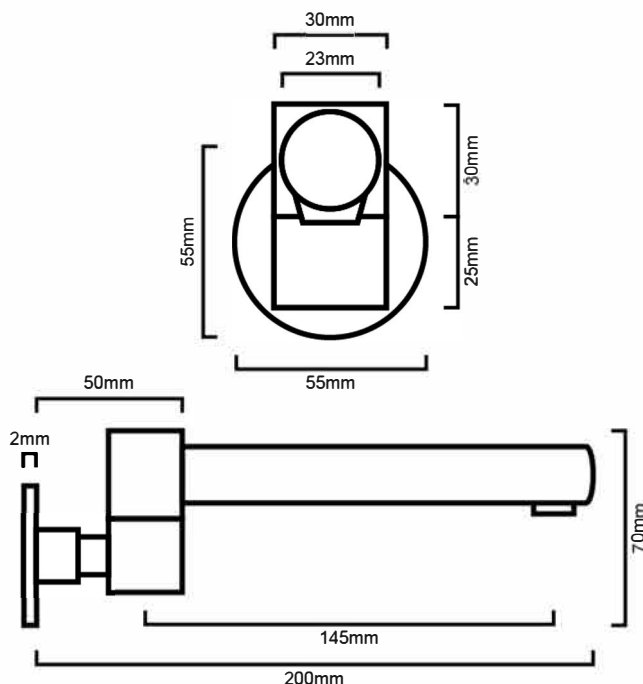

BSWSOFIA(B/RG):

WARRANTY

1 Year Warranty

- Product replacement does not include installation or removal of the original product
- Check product for damage before installation - installing a damaged product voids warranty

IMPORTANT NOTICE

- It is strongly recommended that any cut-outs made to your bench top is made based on the individual product dimensions.
- The dimensions of all ceramic products may vary from size guidelines due to material properties and the handmade manufacturing process
- All pictures and drawings on this brochure are representational only, changes in the product may have occurred since time of print.
- All prices on this brochure and The Sink Warehouse website are subject to change without notice.