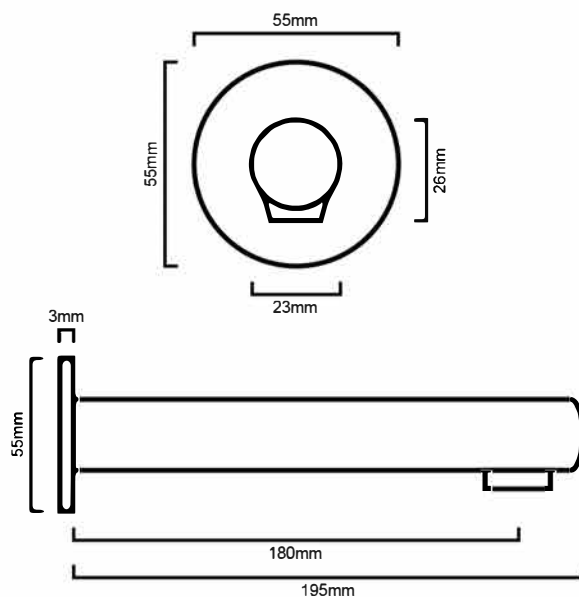

BSWSOFIA200(B/RG):

DESCRIPTION

- Contemporary bath
- High gloss chrome on brass construction

WARRANTY

1 Year Warranty

- Product replacement does not include installation or removal of the original product
- Check product for damage before installation - installing a damaged product voids warranty

IMPORTANT NOTICE

- It is strongly recommended that any cut-outs made to your bench top is made based on the individual product dimensions.
- The dimensions of all ceramic products may vary from size guidelines due to material properties and the handmade manufacturing process
- All pictures and drawings on this brochure are representational only, changes in the product may have occurred since time of print.
- All prices on this brochure and The Sink Warehouse website are subject to change without notice.