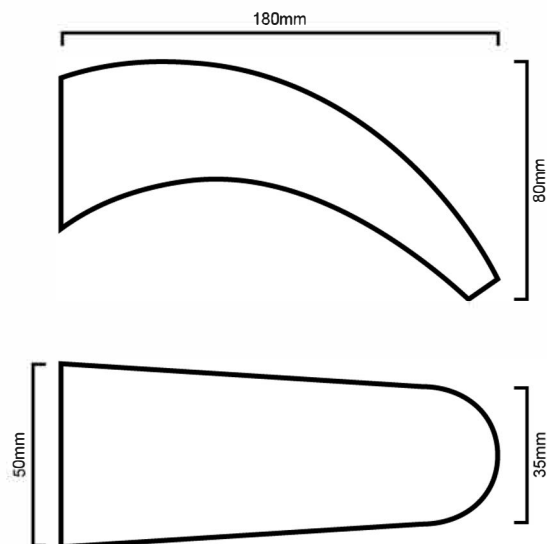

BSWROM:

DESCRIPTION

- Contemporary bath
- High gloss chrome on brass construction

WARRANTY

1 Year Warranty

- Product replacement does not include installation or removal of the original product
- Check product for damage before installation - installing a damaged product voids warranty

IMPORTANT NOTICE

- It is strongly recommended that any cut-outs made to your bench top is made based on the individual product dimensions.
- The dimensions of all ceramic products may vary from size guidelines due to material properties and the handmade manufacturing process
- All pictures and drawings on this brochure are representational only, changes in the product may have occurred since time of print.
- All prices on this brochure and The Sink Warehouse website are subject to change without notice.