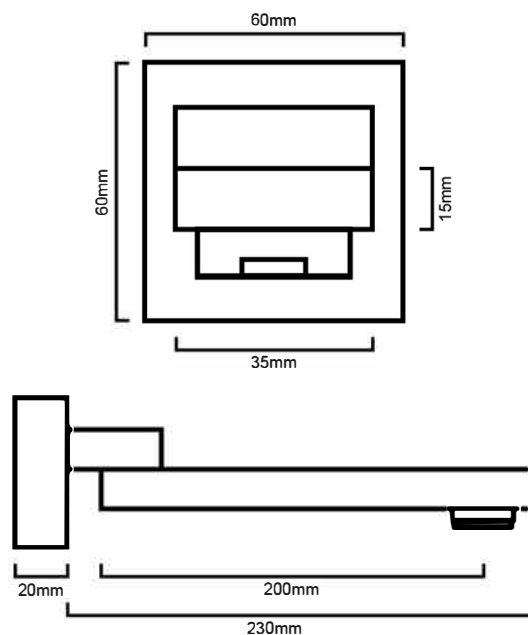

BSWQS:

DESCRIPTION

- Contemporary swivel bath spout
- High gloss chrome on brass construction

WARRANTY

1 Year Warranty

- Product replacement does not include installation or removal of the original product
- Check product for damage before installation - installing a damaged product voids warranty

IMPORTANT NOTICE

- It is strongly recommended that any cut-outs made to your bench top is made based on the individual product dimensions.
- The dimensions of all ceramic products may vary from size guidelines due to material properties and the handmade manufacturing process
- All pictures and drawings on this brochure are representational only, changes in the product may have occurred since time of print.
- All prices on this brochure and The Sink Warehouse website are subject to change without notice.