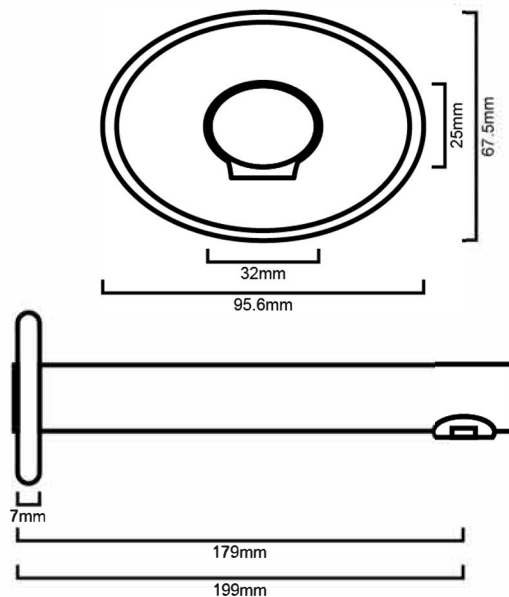

### DESCRIPTION

- Contemporary bath spout
- High gloss chrome on brass construction

### IMPORTANT NOTICE

- It is strongly recommended that any cut-outs made to your bench top is made based on the individual product dimensions.
- The dimensions of all ceramic products may vary from size guidelines due to material properties and the handmade manufacturing process
- All pictures and drawings on this brochure are representational only, changes in the product may have occurred since time of print.
- All prices on this brochure and The Sink Warehouse website are subject to change without notice.