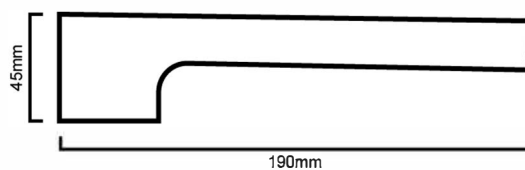

BSWMOD:

DESCRIPTION

- Contemporary bath spout
- High gloss chrome on brass construction

WARRANTY

1 Year Warranty

- Product replacement does not include installation or removal of the original product
- Check product for damage before installation - installing a damaged product voids warranty

IMPORTANT NOTICE

- It is strongly recommended that any cut-outs made to your bench top is made based on the individual product dimensions.
- The dimensions of all ceramic products may vary from size guidelines due to material properties and the handmade manufacturing process
- All pictures and drawings on this brochure are representational only, changes in the product may have occurred since time of print.
- All prices on this brochure and The Sink Warehouse website are subject to change without notice.