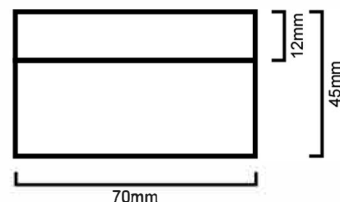

BSWMOD:

DESCRIPTION

- Contemporary bath spout
- High gloss chrome on brass construction

WARRANTY

1 Year Warranty

- Product replacement does not include installation or removal of the original product
- Check product for damage before installation - installing a damaged product voids warranty

IMPORTANT NOTICE

- It is strongly recommended that any cut-outs made to your bench top is made based on the individual product dimensions.
- The dimensions of all ceramic products may vary from size guidelines due to material properties and the handmade manufacturing process
- All pictures and drawings on this brochure are representational only, changes in the product may have occurred since time of print.
- All prices on this brochure and The Sink Warehouse website are subject to change without notice.