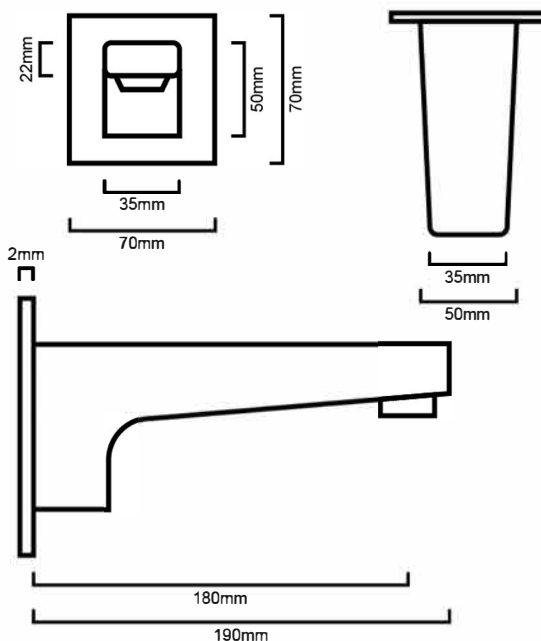

**BSWMIL:**

**DESCRIPTION**

- Contemporary bath spout
- High gloss chrome on brass construction

**WARRANTY**

**1 Year Warranty**

- Product replacement does not include installation or removal of the original product
- Check product for damage before installation - installing a damaged product voids warranty

**IMPORTANT NOTICE**

- It is strongly recommended that any cut-outs made to your bench top is made based on the individual product dimensions.
- The dimensions of all ceramic products may vary from size guidelines due to material properties and the handmade manufacturing process
- All pictures and drawings on this brochure are representational only, changes in the product may have occurred since time of print.
- All prices on this brochure and The Sink Warehouse website are subject to change without notice.