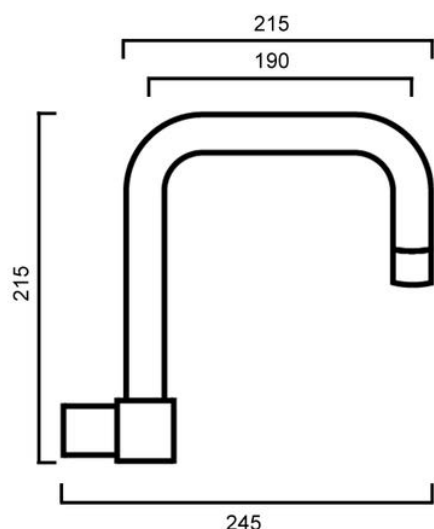

## BSWMERCURY MERCURY - CHROME SWIVEL BATH SPOUT

### DIMENSIONS

Length: 245mm | Width: 215mm

### DESCRIPTION

- The Mercury is a modern, round, chrome, swivel wall spout
- It is constructed from solid brass and features a high gloss, chrome Finish
- Reach: 245mm
- Incorporates ceramic disc cartridge technology for increased product longevity