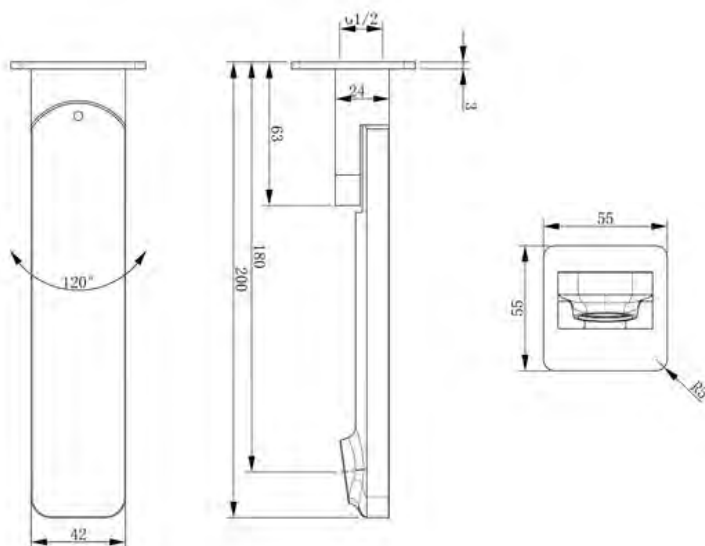

BSWFIOS: FIONA SWIVEL BATH SPOUT

DESCRIPTION

- Our Fiona range has four different premium finishes for your bathroom with our Chrome, Black, Brushed Nickel and Gun Metal range styling your perfect designs.
- The Fiona swivel bath spout is a contemporary and functional outlet that will enhance the look of any bath.
- The swivel ability allows you to fill your bath and then move the spout out the way to avoid bumping into it, which is ideal when your bathing young kids.
- Solid gun metal on brass construction

IMPORTANT NOTICE

- It is strongly recommended that any cut-outs made to your bench top is made based on the individual product dimensions.
- The dimensions of all ceramic products may vary from size guidelines due to material properties and the handmade manufacturing process
- All pictures and drawings on this brochure are representational only, changes in the product may have occurred since time of print.
- All prices on this brochure and The Sink Warehouse website are subject to change without notice.