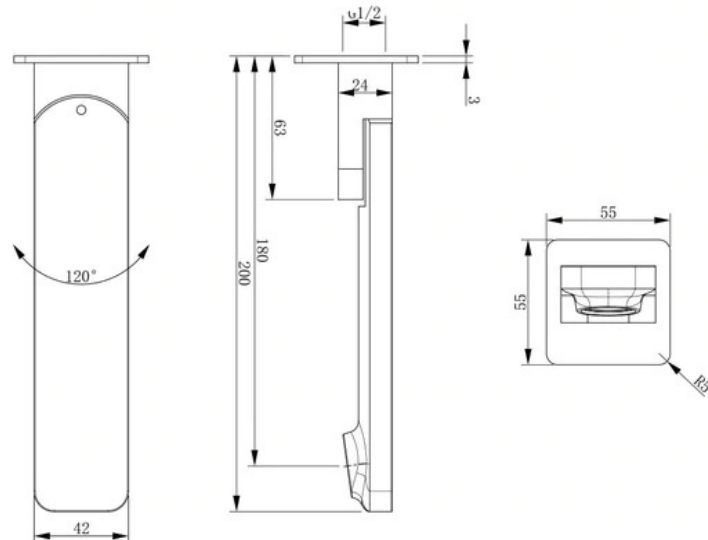

**BSWFIOS: FIONA SWIVEL BATH SPOUT**

**DESCRIPTION**

- Our Fiona range has four different premium finishes for your bathroom with our Chrome, Black, Brushed Nickel and Gun Metal range styling your perfect designs.
- The Fiona swivel bath spout is a contemporary and functional outlet that will enhance the look of any bath.
- The swivel ability allows you to fill your bath and then move the spout out the way to avoid bumping into it, which is ideal when your bathing young kids.
- Solid brushed nickel on brass construction

**IMPORTANT NOTICE**

- It is strongly recommended that any cut-outs made to your bench top is made based on the individual product dimensions.
- The dimensions of all ceramic products may vary from size guidelines due to material properties and the handmade manufacturing process
- All pictures and drawings on this brochure are representational only, changes in the product may have occurred since time of print.
- All prices on this brochure and The Sink Warehouse website are subject to change without notice.