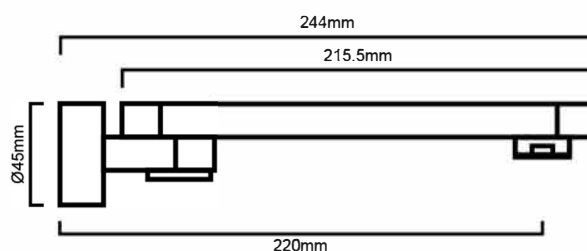

BSWES:

DESCRIPTION

- Contemporary swivel bath spout
- High gloss chrome on brass construction

WARRANTY

1 Year Warranty

- Product replacement does not include installation or removal of the original product
- Check product for damage before installation - installing a damaged product voids warranty

IMPORTANT NOTICE

- It is strongly recommended that any cut-outs made to your bench top is made based on the individual product dimensions.
- The dimensions of all ceramic products may vary from size guidelines due to material properties and the handmade manufacturing process
- All pictures and drawings on this brochure are representational only, changes in the product may have occurred since time of print.
- All prices on this brochure and The Sink Warehouse website are subject to change without notice.