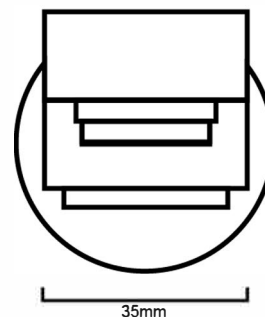

BSWES:

DESCRIPTION

- Contemporary swivel bath spout
- High gloss chrome on brass construction

WARRANTY

1 Year Warranty

- Product replacement does not include installation or removal of the original product
- Check product for damage before installation - installing a damaged product voids warranty

IMPORTANT NOTICE

- It is strongly recommended that any cut-outs made to your bench top is made based on the individual product dimensions.
- The dimensions of all ceramic products may vary from size guidelines due to material properties and the handmade manufacturing process
- All pictures and drawings on this brochure are representational only, changes in the product may have occurred since time of print.
- All prices on this brochure and The Sink Warehouse website are subject to change without notice.