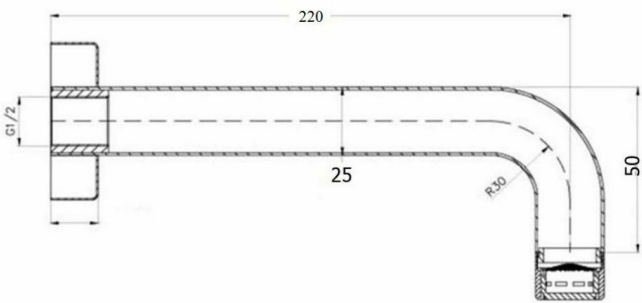

**BSWELLA  
 ELLA - CHROME BATH SPOUT**

**BSWELLA: 220mm (R) x 50mm (H)**

**DIMENSIONS**

Length: 220mm | Width: 60mm | Height: 80mm

**DESCRIPTION**

- Simple and sleek, the Wall Mounted Spout is a moulded and hollowed brass tapware fixture that provides a harmonious flow thanks to its soft curvature and premium technology.
- Utilising an ultra-modern design, this spout provides a seamless pressure supply with efficient water usage. Its unique aesthetic works beautifully for bathroom basins and provides outstanding functionality for bath time too. It goes without saying that the Wall Mounted Spout will easily enhance your bathroom, providing a lavish, sophisticated look that'll modernise your area
- The Ella is a modern, round, chrome, bath spout
- It is constructed from solid brass and features a high gloss, chrome Finishh

**IMPORTANT NOTICE**

- The dimensions of all ceramic products may vary from size guidelines due to material properties and the handmade manufacturing process.
- All pictures and drawings on this brochure are representational only, changes in the product may have occurred since time of print.
- All prices on this brochure and The Sink Warehouse website are subject to change without notice.