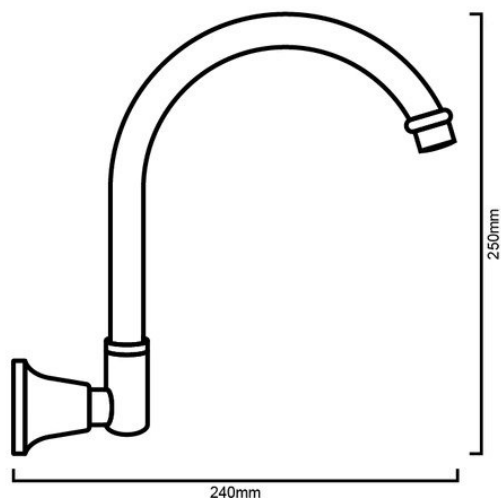

BSWDAMS APOLLO/MARINA/DAMION - CHROME WALL SINK SPOUT

BSWDAMS:

DIMENSIONS

Length: 240mm | Height : 250mm

DESCRIPTION

- The Apollo /Marina /Damion Wall Sink Spout is a traditional, round, chrome sink spout
- It is constructed from solid brass and features a high gloss, chrome Finish
- Has a swivel spout
- Spout reach: 240mm
- Spout height: 250mm
- Design matches with any of our Apollo, Marina or Damion product ranges

IMPORTANT NOTICE

- The dimensions of all ceramic products may vary from size guidelines due to material properties and the handmade manufacturing process.
- All pictures and drawings on this brochure are representational only, changes in the product may have occurred since time of print.
- All prices on this brochure and The Sink Warehouse website are subject to change without notice.