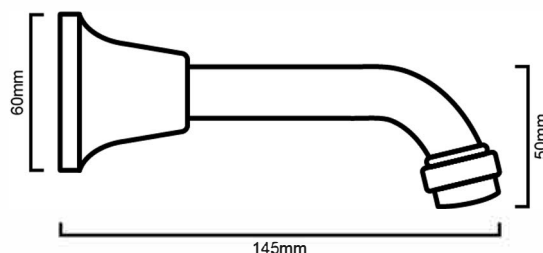

BSWDAM:

DESCRIPTION

- Classic fixed bath spout
- High gloss chrome on brass construction

WARRANTY

1 Year Warranty

- Product replacement does not include installation or removal of the original product
- Check product for damage before installation - installing a damaged product voids warranty

IMPORTANT NOTICE

- It is strongly recommended that any cut-outs made to your bench top is made based on the individual product dimensions.
- The dimensions of all ceramic products may vary from size guidelines due to material properties and the handmade manufacturing process
- All pictures and drawings on this brochure are representational only, changes in the product may have occurred since time of print.
- All prices on this brochure and The Sink Warehouse website are subject to change without notice.