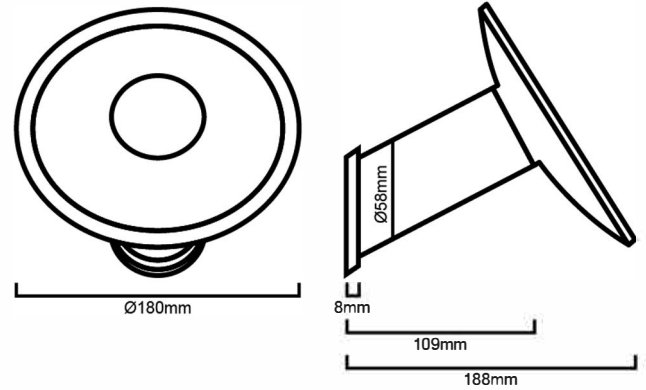

## DESCRIPTION

- Contemporary bath spout
- High gloss chrome on brass construction

## IMPORTANT NOTICE

- It is strongly recommended that any cut-outs made to your bench top is made based on the individual product dimensions.
- The dimensions of all ceramic products may vary from size guidelines due to material properties and the handmade manufacturing process
- All pictures and drawings on this brochure are representational only, changes in the product may have occurred since time of print.
- All prices on this brochure and The Sink Warehouse website are subject to change without notice.