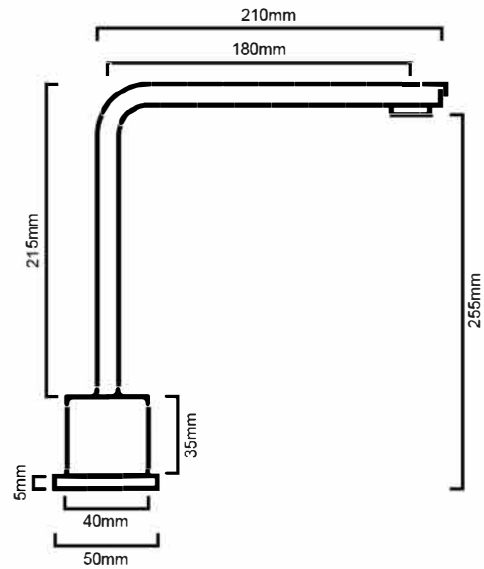

BSHSQUARE:

DESCRIPTION

- Contemporary bath spout
- High gloss chrome coating on brass construction

WARRANTY

1 Year Warranty

- Product replacement does not include installation or removal of the original product
- Check product for damage before installation - installing a damaged product voids warranty

IMPORTANT NOTICE

- It is strongly recommended that any cut-outs made to your bench top is made based on the individual product dimensions.
- The dimensions of all ceramic products may vary from size guidelines due to material properties and the handmade manufacturing process
- All pictures and drawings on this brochure are representational only, changes in the product may have occurred since time of print.
- All prices on this brochure and The Sink Warehouse website are subject to change without notice.