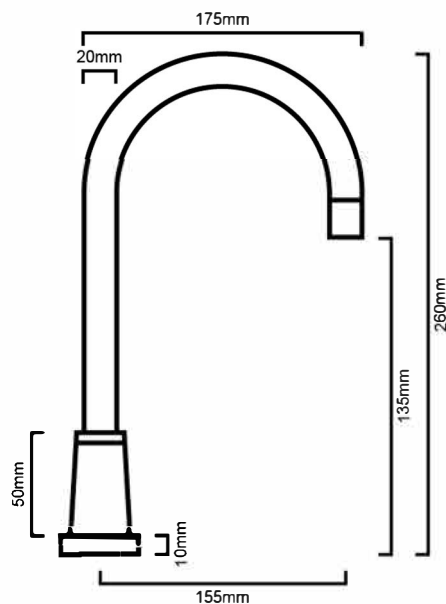

BSHBELLA:

DESCRIPTION

- Contemporary hob sink/spa spout
- Swivel spout
- High gloss chrome on brass construction

WARRANTY

1 Year Warranty

- Product replacement does not include installation or removal of the original product
- Check product for damage before installation - installing a damaged product voids warranty

IMPORTANT NOTICE

- It is strongly recommended that any cut-outs made to your bench top is made based on the individual product dimensions.
- All pictures and drawings on this brochure are representational only, changes in the product may have occurred since time of print.
- All prices on this brochure and The Sink Warehouse website are subject to change without notice.