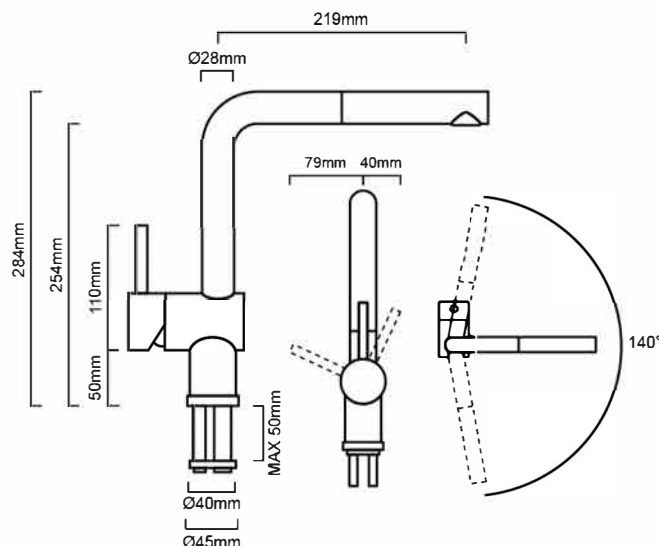

BLSMPLINUS(BL/CH/WH/GY):

DESCRIPTION

- Contemporary single lever pullout sink mixer
- Durable ceramic disc cartridge with long lasting technology
- Swivel spout
- Functional pull-out spout, perfect for large sinks or double bowl sinks
- Grey SILGRANIT™ coating with high gloss chrome on brass

WELSH

WELS LPM	7.5
WELS Licence Number	0081
WELS Registration Code	T26453
WELS Star Rating	4

WARRANTY

10 Year Warranty

- Product replacement does not include installation or removal of the original product
- Check product for damage before installation - installing a damaged product voids warranty

IMPORTANT NOTICE

- It is strongly recommended that any cut-outs made to your bench top is made based on the individual product dimensions.
- All pictures and drawings on this brochure are representational only, changes in the product may have occurred since time of print.
- All prices on this brochure and The Sink Warehouse website are subject to change without notice.