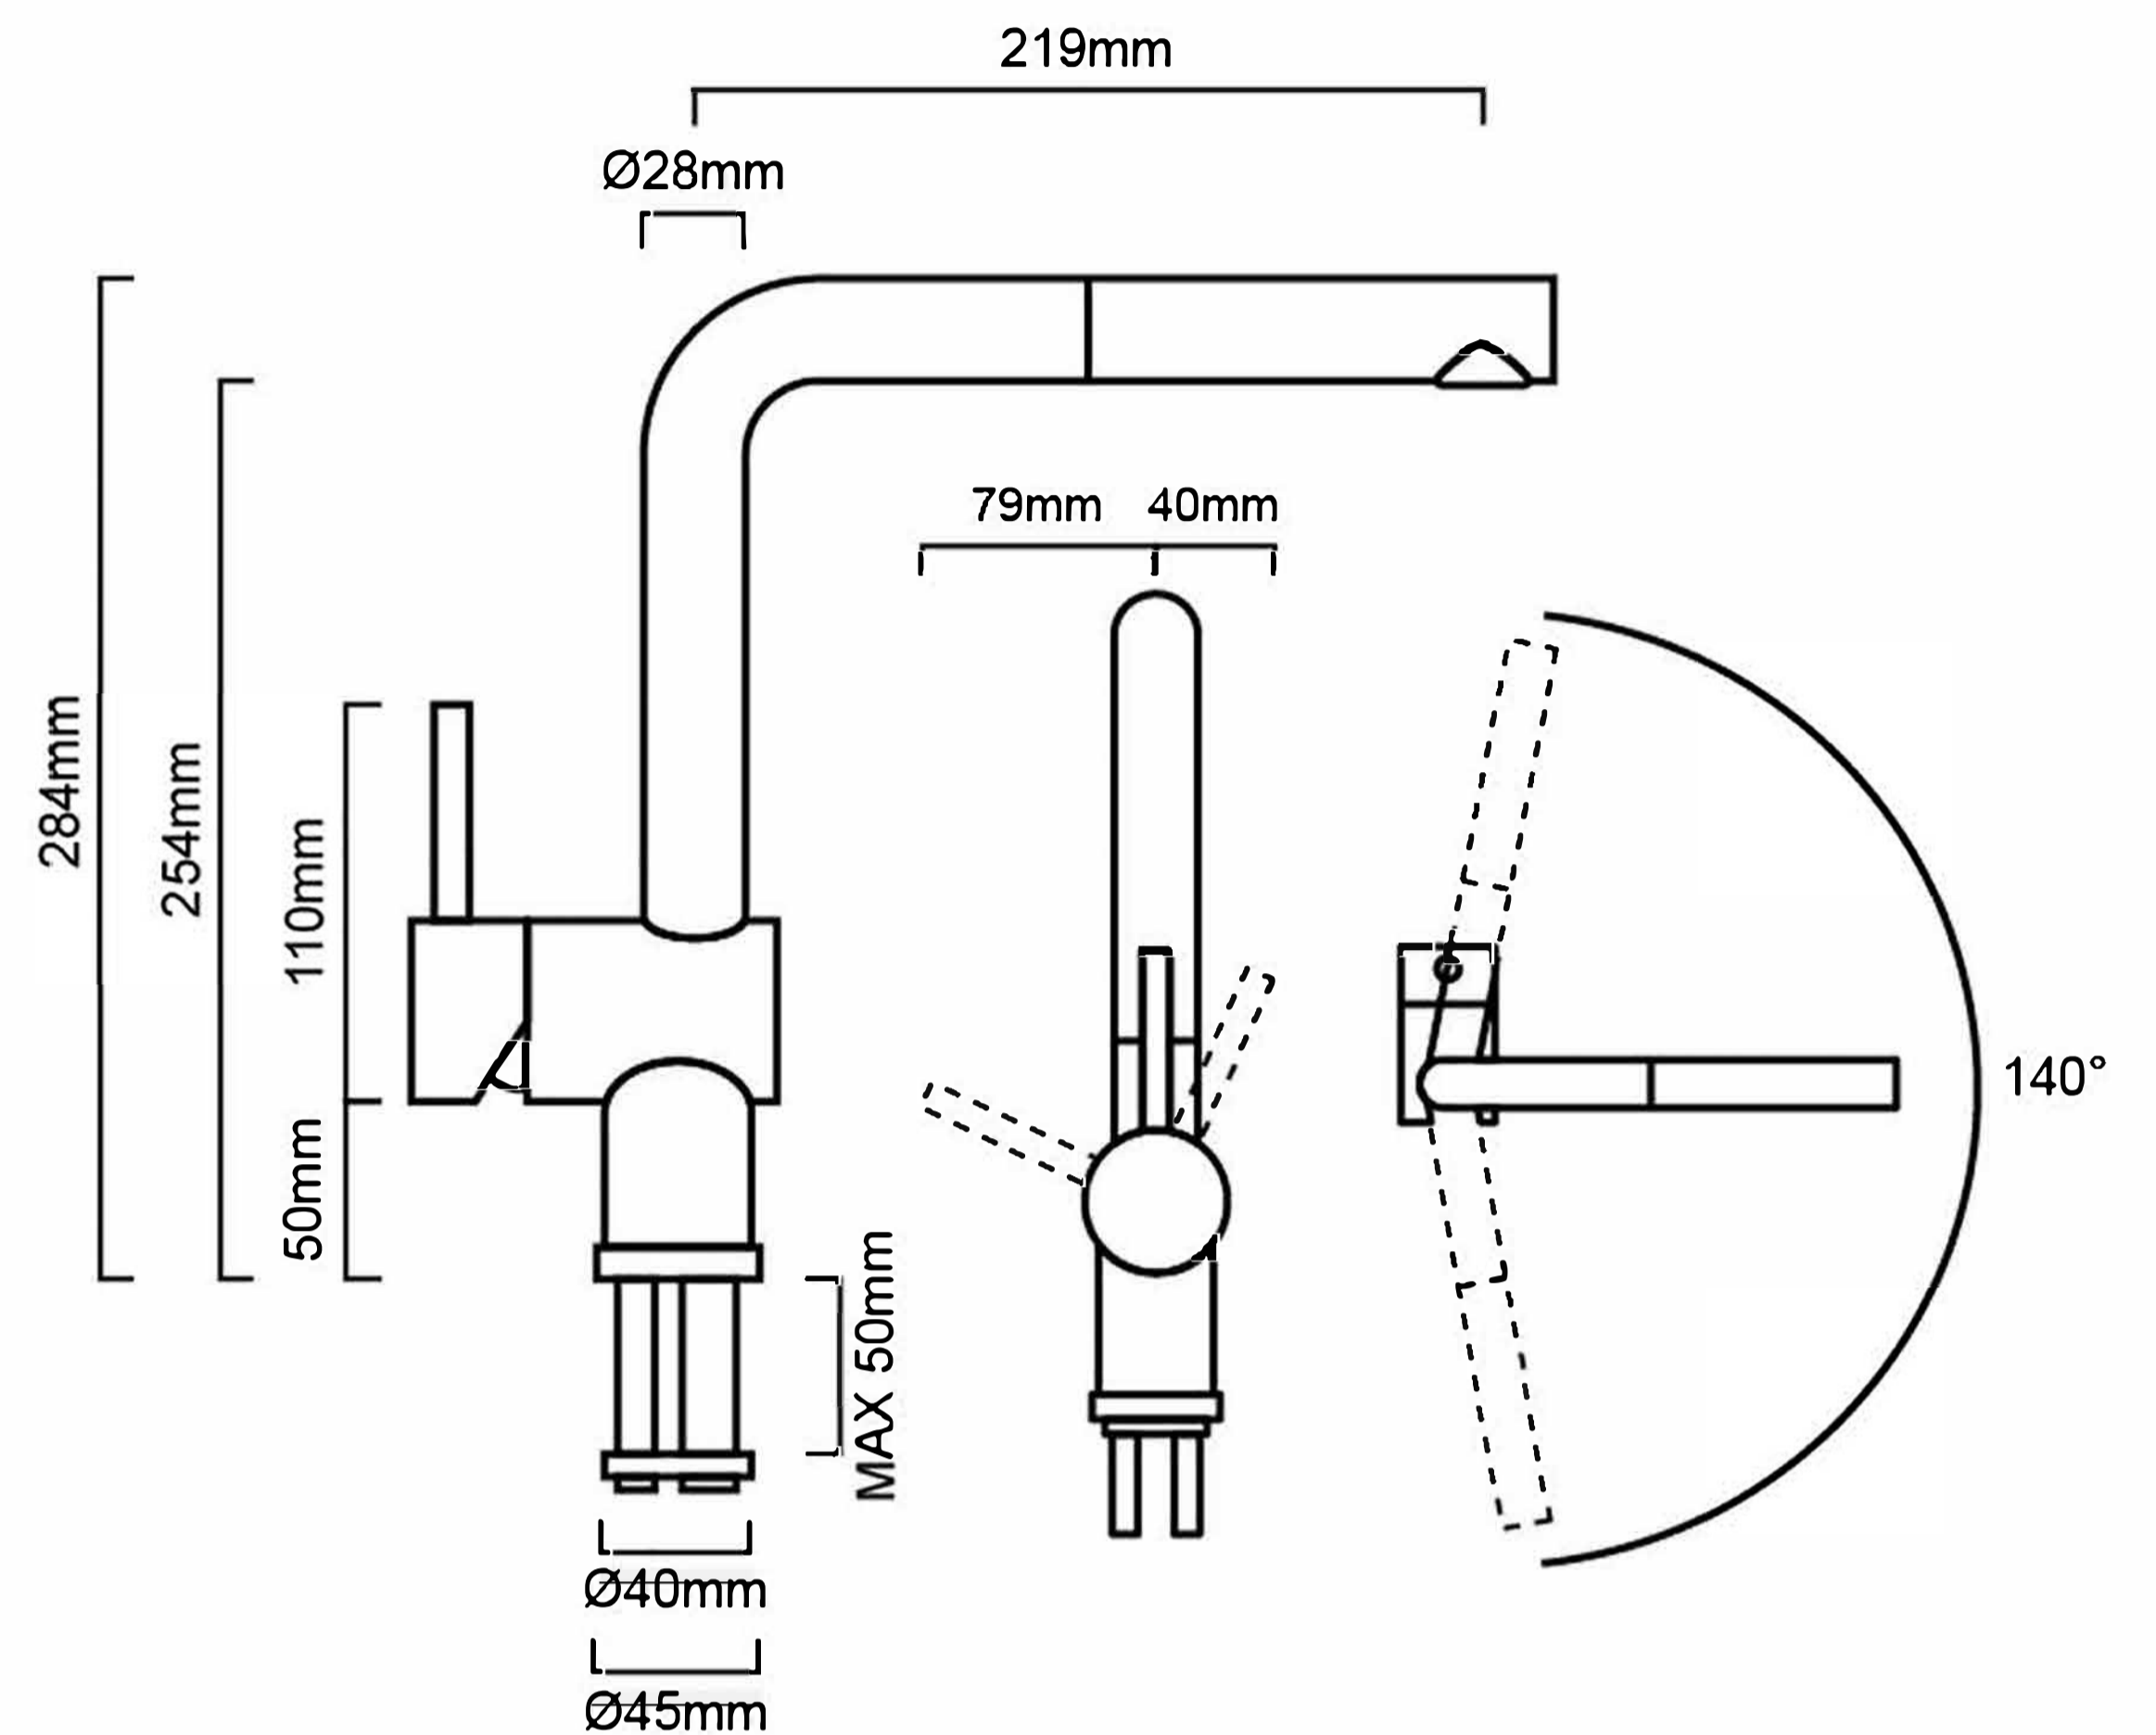

BLSMPLINUSCH: BLANCO LINUS - CHROME PULLOUT SINK MIXER

BLSMPLINUS(BL/CH/WH/GY):

DESCRIPTION

- The Blanco Linus is a modern, round, chrome, single lever, pullout sink mixer
- It is constructed from solid brass and features a high gloss, chrome finish
- Functional hidden pullout spout, perfect for large or double bowl sinks
- Made in Germany
- 360° degree swivel spout
- Incorporates ceramic disc cartridge technology for increased product longevity

WARRANTY

Litres Per Minute: 6.0L Registration Code: T27747
Licence Number: 0081 Star Rating: 5 Stars

IMPORTANT NOTICE

- All pictures and drawings on this brochure are representational only, changes in the product may have occurred since time of print.
- All prices on this brochure and The Sink Warehouse website are subject to change without notice.
- Product replacement does not include installation or removal of the original product
- Check product for damage before installation - installing a damaged product voids warranty