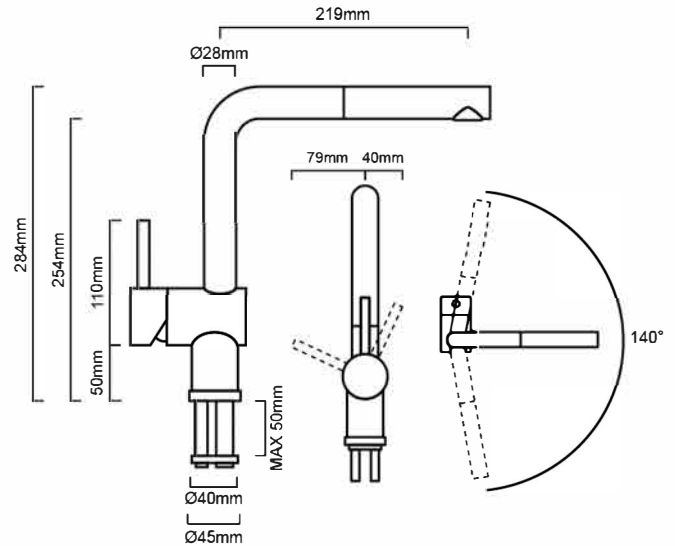

BLSMPLINUS(BL/CH/WH/GY):

DESCRIPTION

- Contemporary single lever pullout sink mixer
- Durable ceramic disc cartridge with long lasting technology
- Swivel spout
- Functional pull-out spout, perfect for large sinks or double bowl sinks
- Black SILGRANIT™ coating with high gloss chrome on brass

WELS LPM	7.5
WELS Licence Number	0081
WELS Registration Code	T27752
WELS Star Rating	4

WARRANTY

10 Year Warranty

- Product replacement does not include installation or removal of the original product
- Check product for damage before installation - installing a damaged product voids warranty

IMPORTANT NOTICE

- It is strongly recommended that any cut-outs made to your bench top is made based on the individual product dimensions.
- All pictures and drawings on this brochure are representational only, changes in the product may have occurred since time of print.
- All prices on this brochure and The Sink Warehouse website are subject to change without notice.