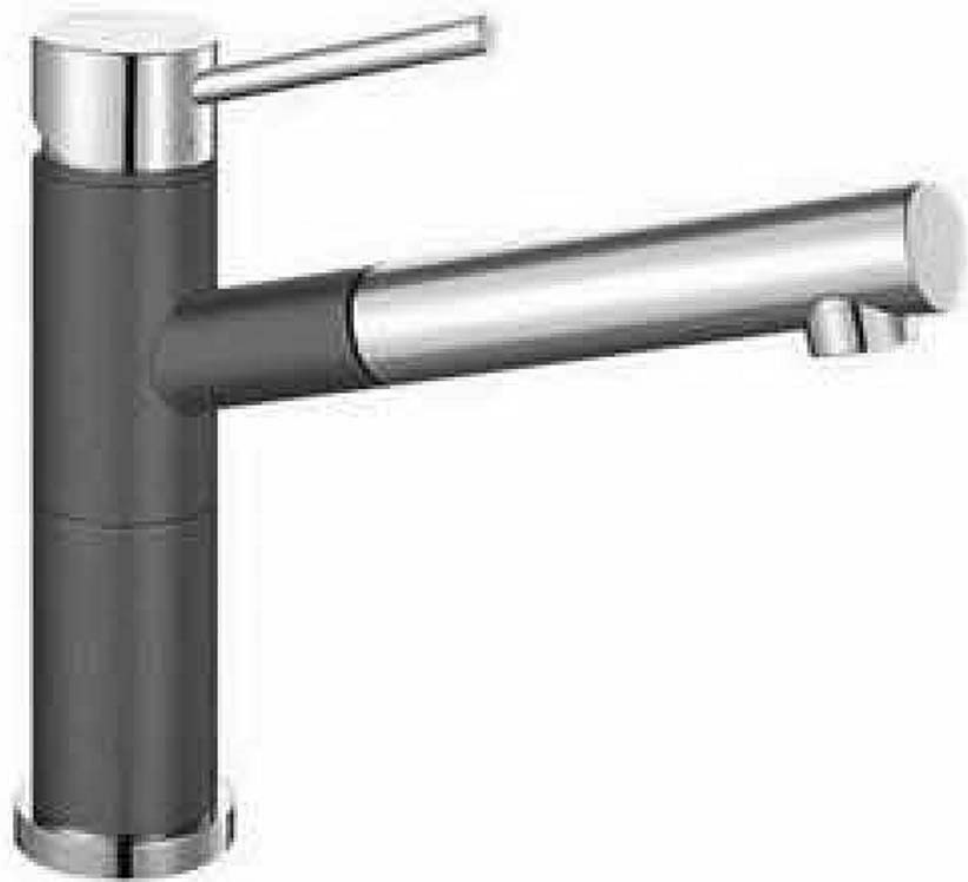

BLSMPALTAGY: BLANCO ALTA - GREY PULLOUT SINK MIXER

BLSMPALTAGY

BLSMPALA(BL/CH/WH/GY):

DESCRIPTION

- The Blanco Alta is a contemporary, round, grey, single lever, pullout sink mixer
- It is constructed from solid brass and features a high gloss chrome and grey SILGRANIT™ finish
- Functional hidden pullout spout, perfect for large or double bowl sinks
- Made in Italy
- 360° degree swivel spout
- Incorporates ceramic disc cartridge technology for increased product longevity