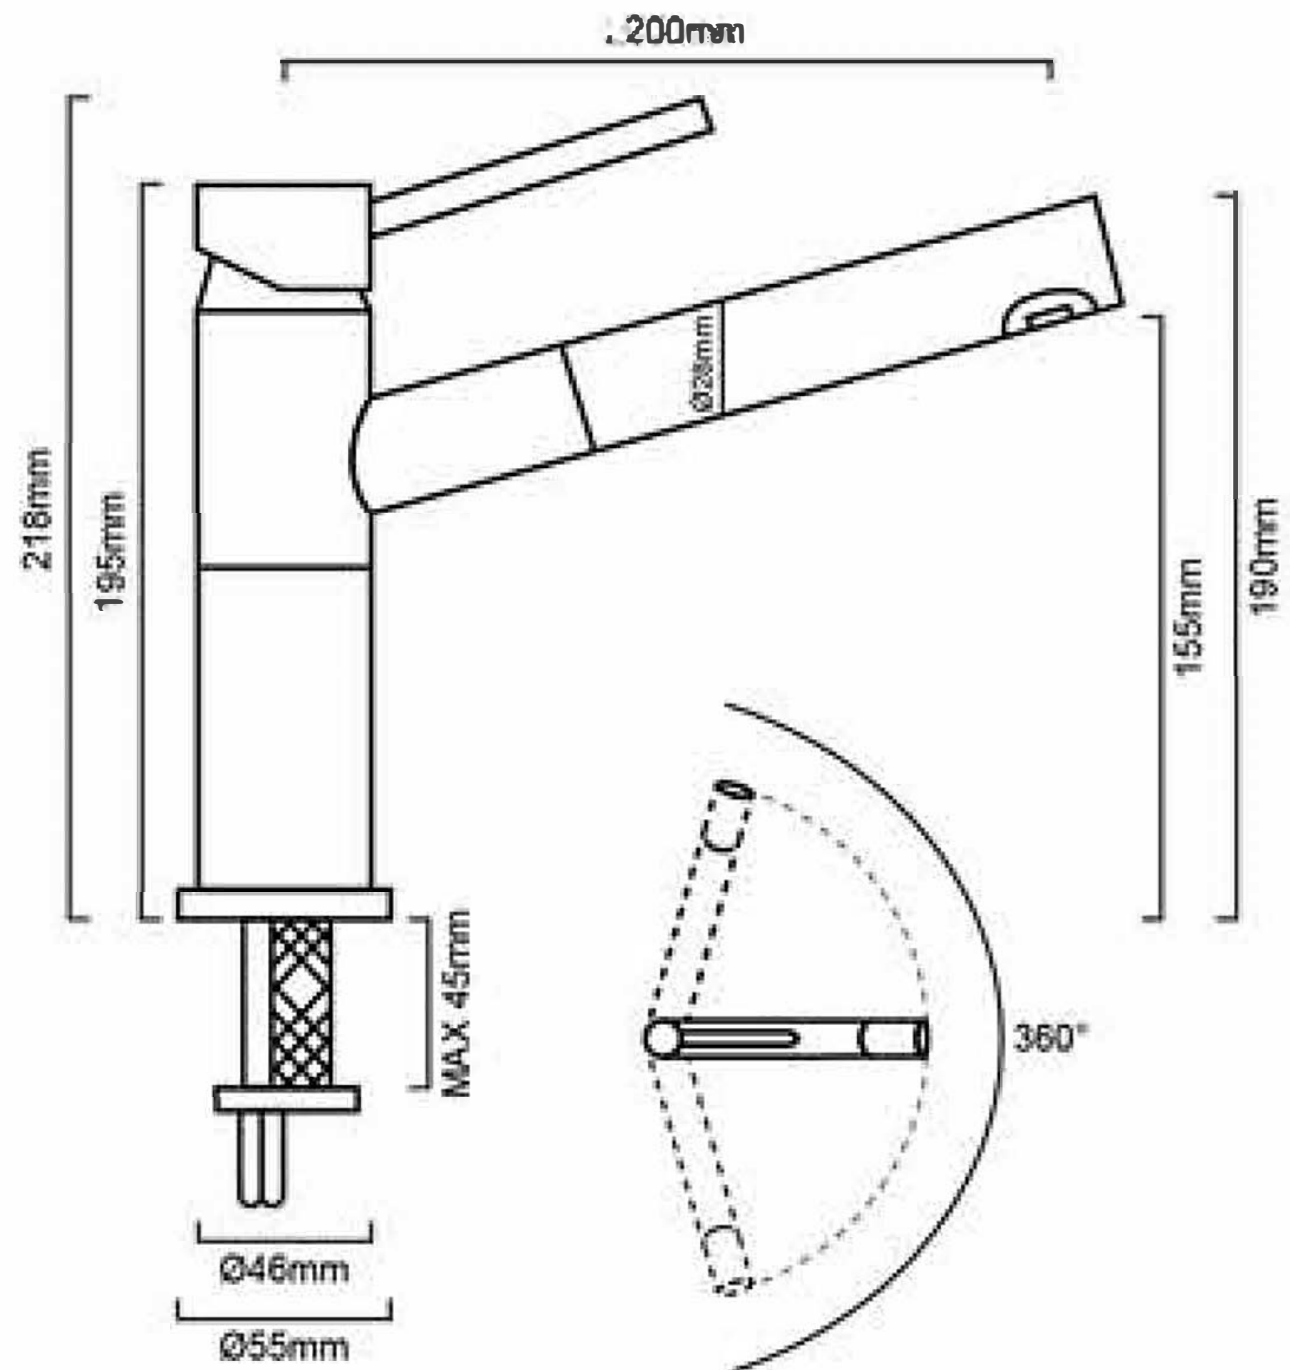

BLSMPALTAGY: BLANCO ALTA - GREY PULLOUT SINK MIXER

BLSMPALTAGY

BLSMPALA(BL/CH/WH/GY):

DESCRIPTION

- The Blanco Alta is a contemporary, round, grey, single lever, pullout sink mixer
- It is constructed from solid brass and features a high gloss chrome and grey SILGRANIT™ finish
- Functional hidden pullout spout, perfect for large or double bowl sinks
- Made in Italy
- 360° degree swivel spout
- Incorporates ceramic disc cartridge technology for increased product longevity

WARRANTY

10 Year Cartridge Replacement / 5 Year Product Replacement / 1 Year Parts & Labour / 1 Year Finishes

- Product replacement does not include installation or removal of the original product
- Check product for damage before installation - installing a damaged product voids warranty

WARRANTY

Litres Per Minute:	7.5L	Registration Code:	T27752
Licence Number:	0081	Star Rating:	4 Stars

IMPORTANT NOTICE

- All pictures and drawings on this brochure are representational only, changes in the product may have occurred since time of print.
- All prices on this brochure and The Sink Warehouse website are subject to change without notice.
- Product replacement does not include installation or removal of the original product
- Check product for damage before installation - installing a damaged product voids warranty