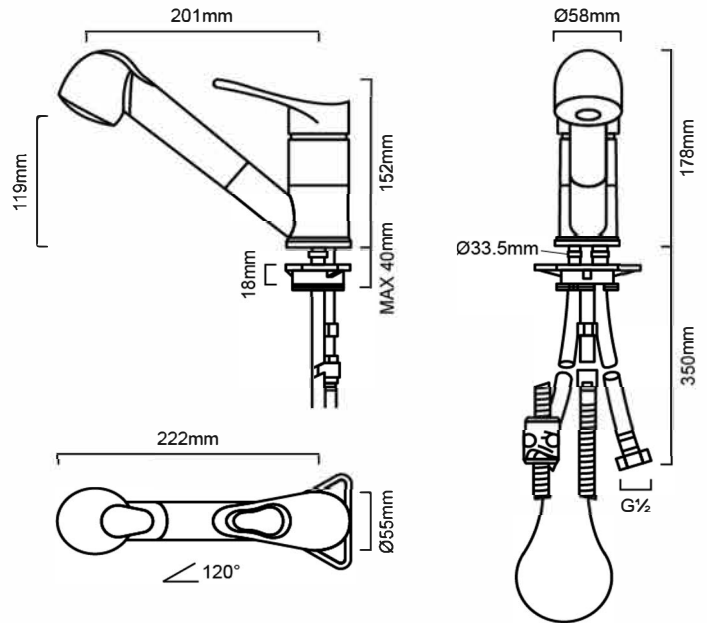

BLSMLIVYS:

DESCRIPTION

- Contemporary single lever sink mixer
- Swivel spout
- Durable ceramic disc cartridge with long lasting technology
- High gloss chrome on brass construction

WELSH

WELS LPM	7
WELS Licence Number	1235
WELS Registration Code	T26323
WELS Star Rating	4

IMPORTANT NOTICE

- It is strongly recommended that any cut-outs made to your bench top is made based on the individual product dimensions.
- All pictures and drawings on this brochure are representational only, changes in the product may have occurred since time of print.
- All prices on this brochure and The Sink Warehouse website are subject to change without notice.