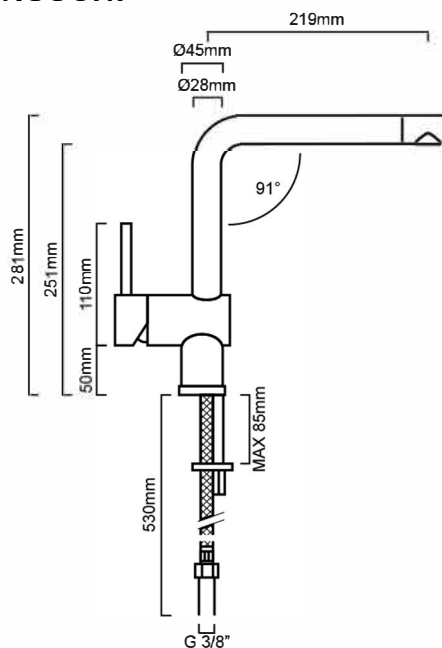

BLSMLINUSCH:

DESCRIPTION

- Contemporary single lever sink mixer
- Durable ceramic disc cartridge with long lasting technology
- Swivel spout
- High gloss chrome on brass construction

WELSH

WELS LPM	7.5
WELS Licence Number	0081
WELS Registration Code	T21754
WELS Star Rating	4

IMPORTANT NOTICE

- It is strongly recommended that any cut-outs made to your bench top is made based on the individual product dimensions.
- All pictures and drawings on this brochure are representational only, changes in the product may have occurred since time of print.
- All prices on this brochure and The Sink Warehouse website are subject to change without notice.