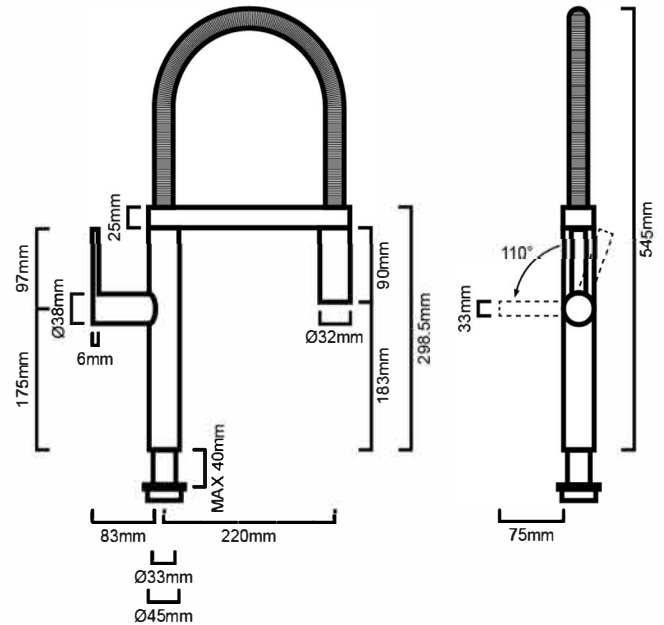

TAQFMQUHS:

DESCRIPTION

- Contemporary single lever sink mixer
- Durable ceramic disc cartridge with long lasting technology
- Large flexible hand spray with dual spray function
- 360 degree swivel spout
- High gloss chrome on brass construction

WELSH

WELS LPM	4.5
WELS Licence Number	0081
WELS Registration Code	T13765
WELS Star Rating	6

WARRANTY

10 Year Warranty

- Product replacement does not include installation or removal of the original product
- Check product for damage before installation - installing a damaged product voids warranty

IMPORTANT NOTICE

- It is strongly recommended that any cut-outs made to your bench top is made based on the individual product dimensions.
- All pictures and drawings on this brochure are representational only, changes in the product may have occurred since time of print.
- All prices on this brochure and The Sink Warehouse website are subject to change without notice.