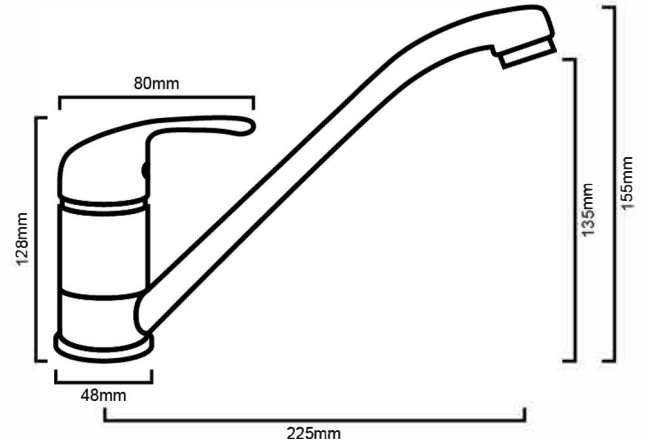

BLSMCRYSTAL:

DESCRIPTION

- Contemporary single lever sink mixer
- Durable ceramic disc cartridge with long lasting technology
- Swivel spout
- High gloss chrome on brass construction

WELSH

WELS LPM	7.5
WELS Licence Number	0081
WELS Registration Code	T24461
WELS Star Rating	4

IMPORTANT NOTICE

- It is strongly recommended that any cut-outs made to your bench top is made based on the individual product dimensions.
- All pictures and drawings on this brochure are representational only, changes in the product may have occurred since time of print.
- All prices on this brochure and The Sink Warehouse website are subject to change without notice.