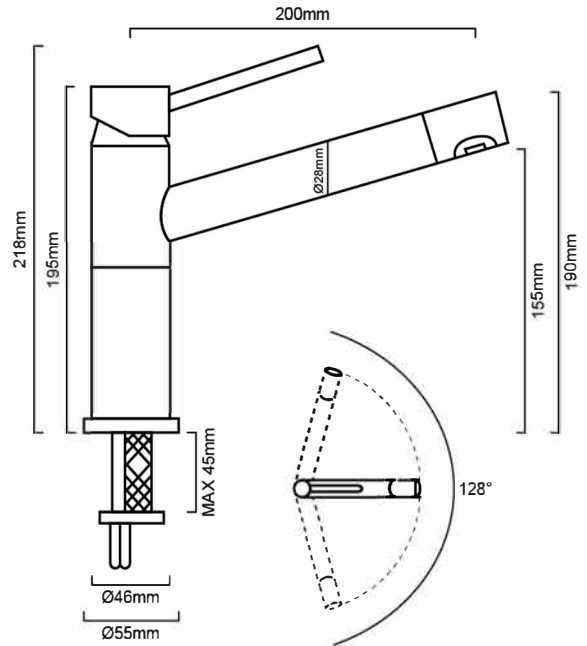

BLSMALTA(BL/CH/WH/GY):

DESCRIPTION

- Contemporary single lever sink mixer
- Durable ceramic disc cartridge with long lasting technology
- Swivel spout
- White SILGRANIT™ coating with high gloss chrome on brass

WELSH

WELS LPM	7.5
WELS Licence Number	0081
WELS Registration Code	T27746
WELS Star Rating	4

WARRANTY

10 Year Warranty

- Product replacement does not include installation or removal of the original product
- Check product for damage before installation - installing a damaged product voids warranty

IMPORTANT NOTICE

- It is strongly recommended that any cut-outs made to your bench top is made based on the individual product dimensions.
- All pictures and drawings on this brochure are representational only, changes in the product may have occurred since time of print.
- All prices on this brochure and The Sink Warehouse website are subject to change without notice.