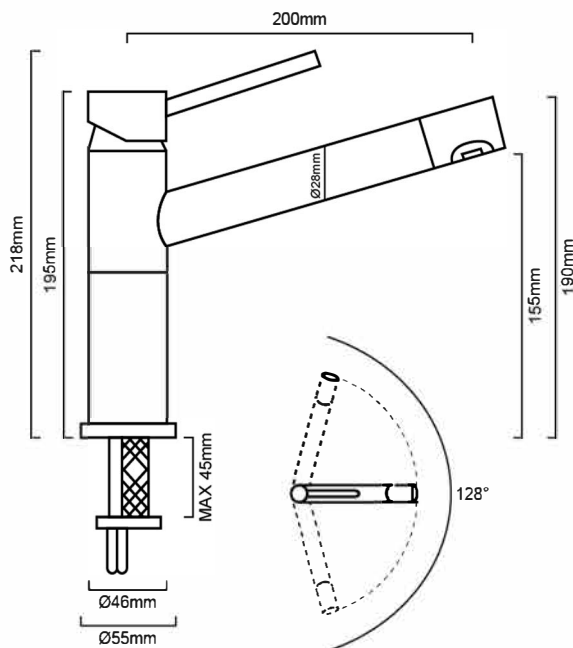

**BLSMALTA(BL/CH/WH/GY):**

**DESCRIPTION**

- Contemporary single lever sink mixer
- Durable ceramic disc cartridge with long lasting technology
- Swivel spout
- Grey SILGRANIT™ coating with high gloss chrome on brass

**WELSH**

WELS LPM	7.5
WELS Licence Number	0081
WELS Registration Code	T26600
WELS Star Rating	4

**WARRANTY**

10 Year Warranty

- Product replacement does not include installation or removal of the original product
- Check product for damage before installation - installing a damaged product voids warranty

**IMPORTANT NOTICE**

- It is strongly recommended that any cut-outs made to your bench top is made based on the individual product dimensions.
- All pictures and drawings on this brochure are representational only, changes in the product may have occurred since time of print.
- All prices on this brochure and The Sink Warehouse website are subject to change without notice.