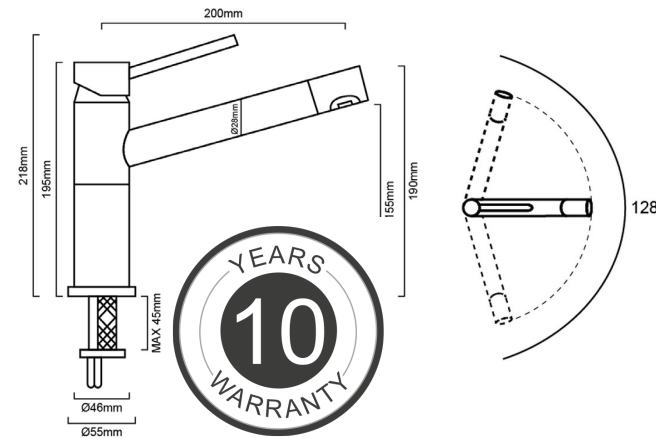

ALTA

Single Lever Mixer Tap

FINISHES : CHROME
WHITE
BLACK
GREY

SKU: BLSMALTAWH
BRAND: BLANCO
TYPE: TAP MIXER

Specifications

Features

- Ceramic Disk Cartridge:
- Stabilising Plate:
- High Clearance Outlet:
- Swivel Spout:

Material:	Chrome Finish (Brass Body)
Dimensions:	200mm Spout Length 155mm Spout Height 218mm Tap Height
Mounting Hole:	35mm tap hole required
Standard Inclusions:	Australian standard flexible hose & fittings
Inclusions:	Stabilising plate to increase stability when fitted in S/Sinks
Warranty:	10 Years (Removal & Installation not covered)

Australian Owned & Operated - Delivery Australia Wide
www.sinkwarehouse.com.au | info@sinkwarehouse.com.au

Note: Measurements are within 2-3mm of factory tolerance. It is advisable to check dimensions of physical product when measuring for installations and before doing any cut outs. All pictures and drawings are representational only, changes in the product may have occurred. All prices on The Sink Warehouse website are subject to change without notice. SWH2021