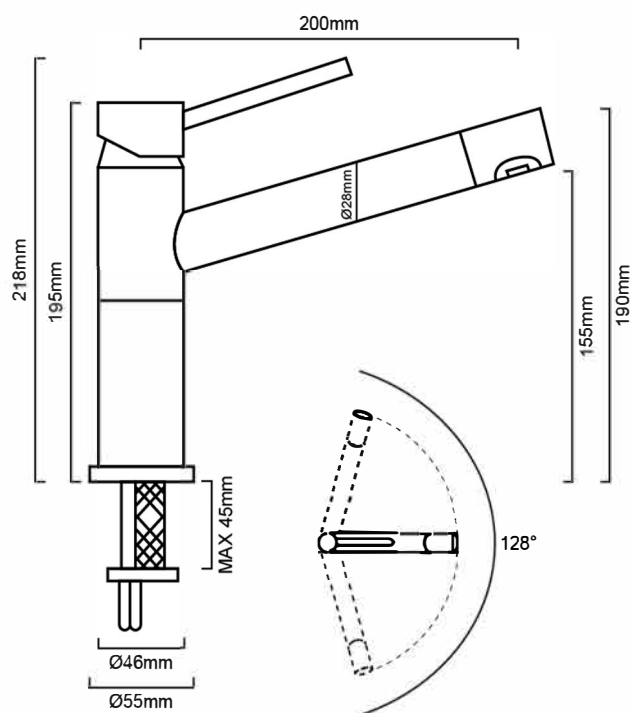

BLSMALTABL: BLANCO - ALTA SINK MIXER BLACK

BLSMALTA(BL/CH/WH/GY):

DESCRIPTION

- The Blanco Alta Sink Mixer is a contemporary, round, single lever, black and chrome sink mixer
- It is constructed from solid brass and features a high quality black SILGRANIT™ and chrome finish
- Perfect compliment to any composite granite sink
- Has a swivel spout base
- Incorporates ceramic disc cartridge technology for increased product longevity

WARRANTY

1. 10 Year Cartridge Replacement / 5 Year Product Replacement / 1 Year Parts & Labour / 1 Year Finishes
2. Product replacement does not include installation or removal of the original product
   - Check product for damage before installation - installing a damaged product voids warranty

WELS

Litres Per Minute:	7.5L	Registration Code:	T27744
Licence Number:	0081	Star Rating:	4 Stars / 6 Stars

IMPORTANT NOTICE

- All pictures and drawings on this brochure are representational only, changes in the product may have occurred since time of print.
- All prices on this brochure and The Sink Warehouse website are subject to change without notice.
- Product replacement does not include installation or removal of the original product
- Check product for damage before installation - installing a damaged product voids warranty

To contact The Sink Warehouse email us at info@sinkwarehouse.com.au