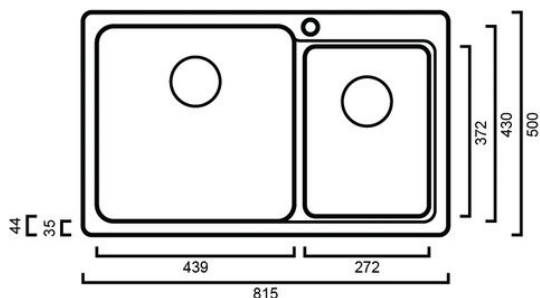

**BLNAYA8WK5 + BLSMPLINUSWH
 BLANCO NAYA8 - WHITE GRANITE NO
 DRAINER INSET SINK PACKAGE**

BLNAYA8(G/W)K5: 815mm x 500mm x 200/200mm

DIMENSIONS

Length: 815mm | Width: 500mm | Depth : 200mm

DESCRIPTION

- Feature one large bowl and one 3 / 4 bowl
- Supplied with two 90mm basket wastes
- Elegant SILGRANIT™ design impresses with its timeless, straight lined bowl geometry which suites all types of kitchen products and worktops
- SILGRANIT™ PuraDur™ consists of 80% granite, which makes it unbeatably resilient, extremely durable, scratch resistant, heat resistant, unbreakable and acid resistant

WELS

WELS LPM: 6.0L WELS License Number: 0081

WELS Registration Code: T27748 WELS Star Rating: 5 Stars

WARRANTY

30 Year Replacement Warranty /10 Year Replacement Tapware Warranty

- Product replacement does not include installation or removal of the original product
- Check product for damage before installation - installing a damaged product voids warranty