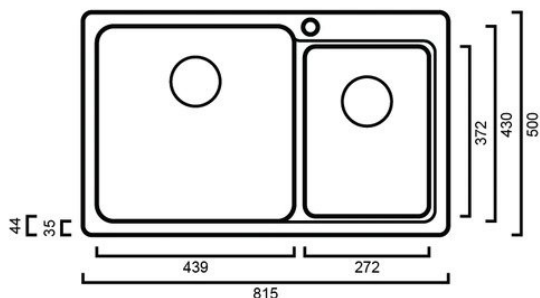

BLNAYA8WK5 BLANCO NAYA8 - WHITE GRANITE NO DRAINER INSET SINK

BLNAYA8(G/W)K5: 815mm x 500mm x 200/200mm

DIMENSIONS

Length: 815mm | Width: 500mm | Depth : 200mm

DESCRIPTION

- Contemporary composite granite inset sink
- Features one large bowl and one 3 /4 bowl
- Supplied with two 90mm basket wastes
- Elegant SILGRANIT™ design impresses with its timeless, straight lined bowl geometry which suites all types of kitchen products and worktops
- SILGRANIT™ PuraDur™ consists of 80% granite, which makes it unbeatably resilient, extremely durable, scratch resistant, heat resistant, unbreakable and acid resistant

IMPORTANT NOTICE

- The dimensions of all ceramic products may vary from size guidelines due to material properties and the handmade manufacturing process.
- All pictures and drawings on this brochure are representational only, changes in the product may have occurred since time of print.
- All prices on this brochure and The Sink Warehouse website are subject to change without notice.