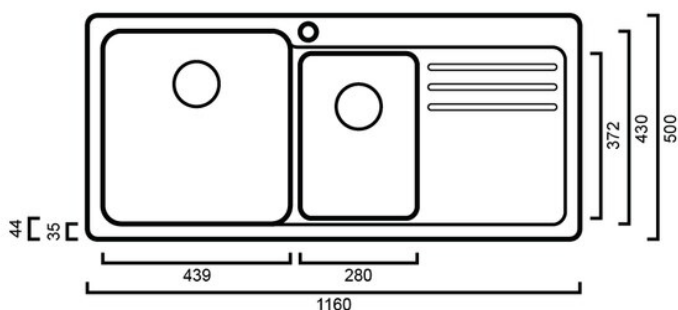

**BLNAYA8SWK5 + BLSMPLINUSWH
 BLANCO NAYA8 - WHITE GRANITE INSET
 SINK PACKAGE**

BLNAYA8S(G/W)K5: 1160mm x 500mm x 200/200mm

DIMENSIONS

Length: 1160mm | Width: 500mm | Depth : 200mm

DESCRIPTION

- Feature one large bowl and one 3 / 4 bowl with a drainer
- Supplied with two 90mm basket wastes
- Elegant SILGRANIT™ design impresses with its timeless, straight lined bowl geometry which suites all types of kitchen products and worktops
- SILGRANIT™ PuraDur™ consists of 80% granite, which makes it unbeatably resilient, extremely durable, scratch resistant, heat resistant, unbreakable and acid resistant

WELS

WELS LPM: 6.0L WELS License Number: 0081
 WELS Registration Code: T27748 WELS Star Rating: 5 Stars

WARRANTY

30 Year Replacement Warranty /10 Year Replacement Tapware Warranty

- Product replacement does not include installation or removal of the original product
- Check product for damage before installation - installing a damaged product voids warranty