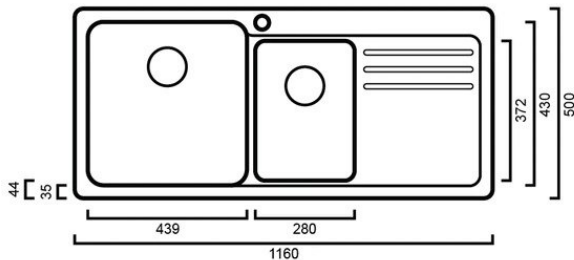

**BLNAYA8SWK5**

**BLANCO NAYA8 175 - WHITE GRANITE INSET SINK**

BLNAYA8S(G/W)K5: 1160mm x 500mm x 200/200mm

## DIMENSIONS

Length: 1160mm | Width: 500mm | Depth : 200mm

## DESCRIPTION

- Contemporary granite inset sink
- Feature one large bowl and one 3 / 4 bowl with a drainer
- Supplied with two 90mm basket wastes
- Elegant SILGRANIT™ design impresses with its timeless, straight lined bowl geometry which suites all types of kitchen products and worktops
- SILGRANIT™ PuraDur™ consists of 80% granite, which makes it unbeatably resilient, extremely durable, scratch resistant, heat resistant, unbreakable and acid resistant