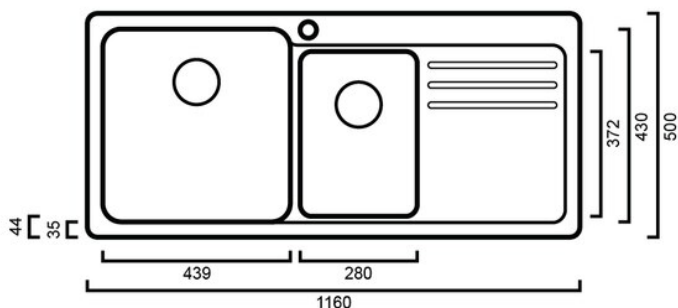

## BLNAYA8SK5 + BLSMPLINUSBL BLANCO NAYA8 - BLACK GRANITE INSET SINK PACKAGE

BLNAYA8S(G/W)K5: 1160mm x 500mm x 200/200mm

### DIMENSIONS

Length: 1160mm | Width: 500mm | Depth : 200mm

### DESCRIPTION

- Feature one large bowl and one 3 / 4 bowl with a drainer
- Supplied with two 90mm basket wastes
- Elegant SILGRANIT™ design impresses with its timeless, straight lined bowl geometry which suites all types of kitchen products and worktops
- SILGRANIT™ PuraDur™ consists of 80% granite, which makes it unbeatably resilient, extremely durable, scratch resistant, heat resistant, unbreakable and acid resistant