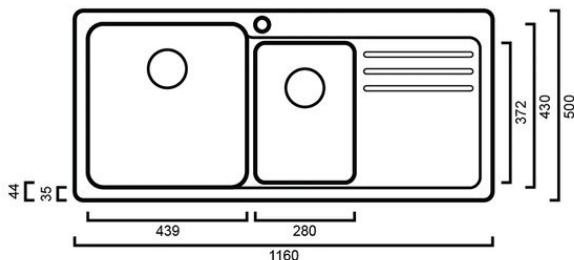

BLNAYA8SK5

BLANCO NAYA8 175 - BLACK GRANITE INSET SINK

BLNAYA8S(G/W)K5: 1160mm x 500mm x 200/200mm

DIMENSIONS

Length: 1160mm | Width: 500mm | Depth : 200mm

DESCRIPTION

- Contemporary granite inset sink
- Feature one large bowl and one 3 / 4 bowl with a drainer
- Supplied with two 90mm basket wastes
- Elegant SILGRANIT™ design impresses with its timeless, straight lined bowl geometry which suites all types of kitchen products and worktops
- SILGRANIT™ PuraDur™ consists of 80% granite, which makes it unbeatably resilient, extremely durable, scratch resistant, heat resistant, unbreakable and acid resistant

IMPORTANT NOTICE

- The dimensions of all ceramic products may vary from size guidelines due to material properties and the handmade manufacturing process.
- All pictures and drawings on this brochure are representational only, changes in the product may have occurred since time of print.
- All prices on this brochure and The Sink Warehouse website are subject to change without notice.