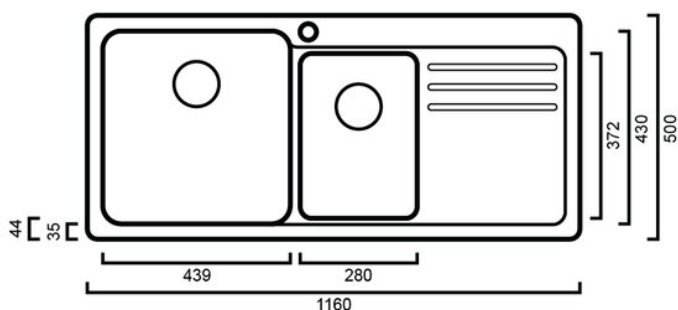

BLNAYA8SGK5 + BLSMPLINUSGY BLANCO NAYA8 - GREY GRANITE INSET SINK PACKAGE

BLNAYA8S(G/W)K5: 1160mm x 500mm x 200/200mm

DIMENSIONS

Length: 1160mm | Width: 500mm | Depth : 200mm

DESCRIPTION

- Feature one large bowl and one 3 / 4 bowl with a drainer
- Supplied with two 90mm basket wastes
- Elegant SILGRANIT™ design impresses with its timeless, straight lined bowl geometry which suites all types of kitchen products and worktops
- SILGRANIT™ PuraDur™ consists of 80% granite, which makes it unbeatably resilient, extremely durable, scratch resistant, heat resistant, unbreakable and acid resistant

WELS

WELS LPM: 6.0L WELS License Number: 0081

WELS Registration Code: T27748 WELS Star Rating: 5 Stars

WARRANTY

30 Year Replacement Warranty /10 Year Replacement Tapware Warranty

- Product replacement does not include installation or removal of the original product
- Check product for damage before installation - installing a damaged product voids warranty