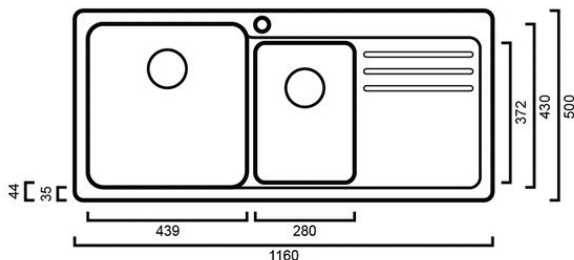

## BLNAYA8SGK5 BLANCO NAYA8 - GREY GRANITE INSET SINK

BLNAYA8S(G/W)K5: 1160mm x 500mm x 200/200mm

### DIMENSIONS

Length: 815mm | Width: 500mm | Depth : 200mm

### DESCRIPTION

- Contemporary granite inset sink
- 815mm length x 500mm width x 200 /200mm depth
- Feature one large bowl and one 3 /4 bowl
- Supplied with two 90mm basket wastes
- Elegant SILGRANIT™ design impresses with its timeless, straight lined bowl geometry which suites all types of kitchen products and worktops
- SILGRANIT™ PuraDur™ consists of 80% granite, which makes it unbeatably resilient, extremely durable, scratch resistant, heat resistant, unbreakable and acid resistant