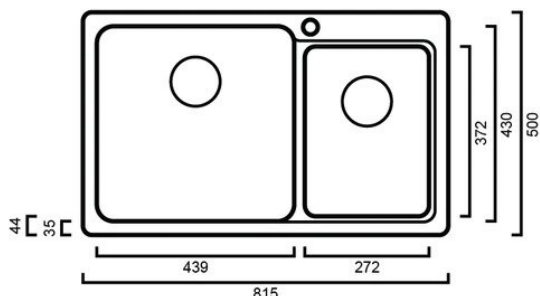

**BLNAYA8K5 + BLSMPLINUSBL  
 BLANCO NAYA8 - BLACK GRANITE NO  
 DRAINER INSET SINK PACKAGE**

**BLNAYA8(G/W)K5: 815mm x 500mm x 200/200mm**

**DIMENSIONS**

Length: 815mm | Width: 500mm | Depth :200mm

**DESCRIPTION**

- Feature one large bowl and one 3 /4 bowl
- Supplied with two 90mm basket wastes
- Elegant SILGRANIT™ design impresses with its timeless, straight lined bowl geometry which suites all types of kitchen products and worktops
- SILGRANIT™ PuraDur™ consists of 80% granite, which makes it unbeatably resilient, extremely durable, scratch resistant, heat resistant, unbreakable and acid resistant