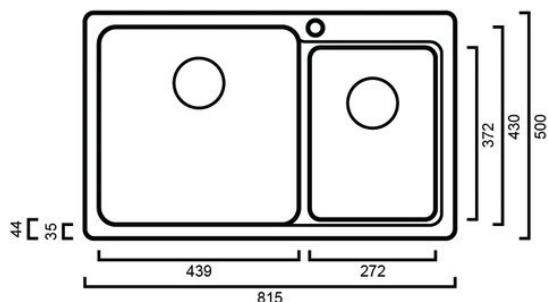

**BLNAYA8K5**  
**BLANCO NAYA8 - BLACK GRANITE NO DRAINER**  
**INSET SINK**

BLNAYA8(G/W)K5: 815mm x 500mm x 200/200mm

## DIMENSIONS

Length: 815mm | Width: 500mm | Depth : 200mm

## DESCRIPTION

- Contemporary granite inset sink
- 815mm length x 500mm width x 200 /200mm depth
- Feature one large bowl and one 3 /4 bowl
- Supplied with two 90mm basket wastes
- Elegant SILGRANIT™ design impresses with its timeless, straight lined bowl geometry which suites all types of kitchen products and worktops
- SILGRANIT™ PuraDur™ consists of 80% granite, which makes it unbeatably resilient, extremely durable, scratch resistant, heat resistant, unbreakable and acid resistant