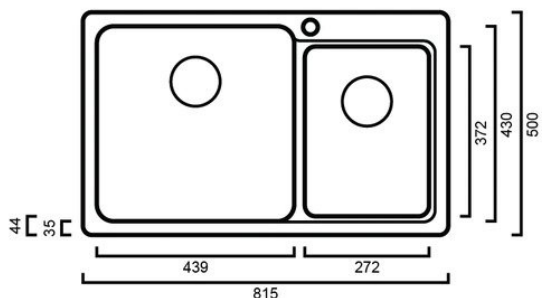

**BLNAYA8GK5 + BLSMPLINUSGY  
 BLANCO NAYA8 - GREY GRANITE NO DRAINER  
 INSET SINK PACKAGE**

**BLNAYA8(G/W)K5: 815mm x 500mm x 200/200mm**

**DIMENSIONS**

Length: 815mm | Width: 500mm | Depth :200mm

**DESCRIPTION**

- Feature one large bowl and one 3 /4 bowl
- Supplied with two 90mm basket wastes
- Elegant SILGRANIT™ design impresses with its timeless, straight lined bowl geometry which suites all types of kitchen products and worktops
- SILGRANIT™ PuraDur™ consists of 80% granite, which makes it unbeatably resilient, extremely durable, scratch resistant, heat resistant, unbreakable and acid resistant