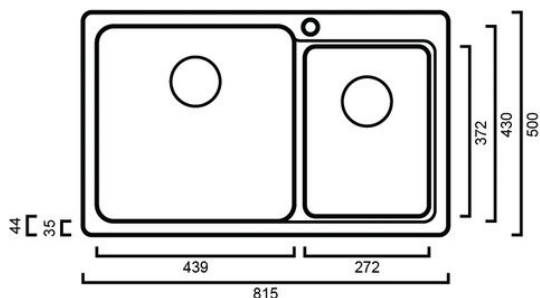

BLNAYA8GK5
BLANCO NAYA8 - GREY GRANITE NO DRAINER
INSET SINK

BLNAYA8(G/W)K5: 815mm x 500mm x 200/200mm

DIMENSIONS

Length: 815mm | Width: 500mm | Depth : 200mm

DESCRIPTION

- Contemporary granite inset sink
- 815mm length x 500mm width x 200 /200mm depth
- Feature one large bowl and one 3 /4 bowl
- Supplied with two 90mm basket wastes
- Elegant SILGRANIT™ design impresses with its timeless, straight lined bowl geometry which suites all types of kitchen products and worktops
- SILGRANIT™ PuraDur™ consists of 80% granite, which makes it unbeatably resilient, extremely durable, scratch resistant, heat resistant, unbreakable and acid resistant

IMPORTANT NOTICE

- The dimensions of all ceramic products may vary from size guidelines due to material properties and the handmade manufacturing process.
- All pictures and drawings on this brochure are representational only, changes in the product may have occurred since time of print.
- All prices on this brochure and The Sink Warehouse website are subject to change without notice.