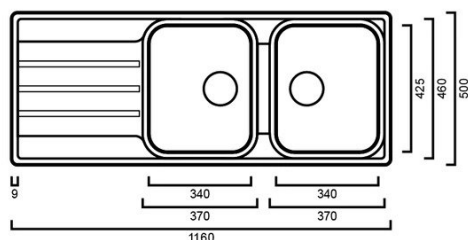

BLLEMIS210 + BLCHW + BLSBN150SS +BTDT1
 BLANCO LEMIS 210 - INSET SINK PACKAGE

BLLEMIS210: 1160mm x 500mm x 205mm

DIMENSIONS

Length: 1160mm | Width: 500mm | Depth : 205mm

DESCRIPTION

- Stainless steel inset sink
- Features two full sized bowl with drainer for a high degree of functionality and comfort
- Also included in this package: Drainer tray, chopping board and strainer bowl
- Available in left or right hand bowl
- Supplied with two 90mm basket wastes
- Manufactured from 304, 18 /10 grade stainless steel

IMPORTANT NOTICE

- The dimensions of all ceramic products may vary from size guidelines due to material properties and the handmade manufacturing process.
- All pictures and drawings on this brochure are representational only, changes in the product may have occurred since time of print.
- All prices on this brochure and The Sink Warehouse website are subject to change without notice.