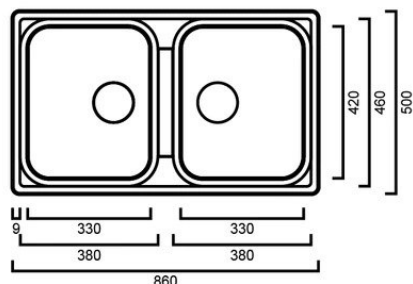

BLLEMIS200ND + BLDT1 + BLCHW + BLSBN150SS
 BLANCO LEMIS 200 - NO DRAINER SINK PACKAGE

BLLEMIS200ND: 860mm x 500mm x 205mm

DIMENSIONS

Length: 860mm | Width: 500mm | Depth : 205mm

DESCRIPTION

- Contemporary inset sink
- Features two full sized bowl with a modern brushed Finish
- Also included in this package: Drainer tray, chopping board and strainer bowl
- Available in left or right hand bowl
- Supplied with two 90mm basket wastes
- Manufactured from 304, 18 /10 grade stainless steel

IMPORTANT NOTICE

- The dimensions of all ceramic products may vary from size guidelines due to material properties and the handmade manufacturing process.
- All pictures and drawings on this brochure are representational only, changes in the product may have occurred since time of print.
- All prices on this brochure and The Sink Warehouse website are subject to change without notice.