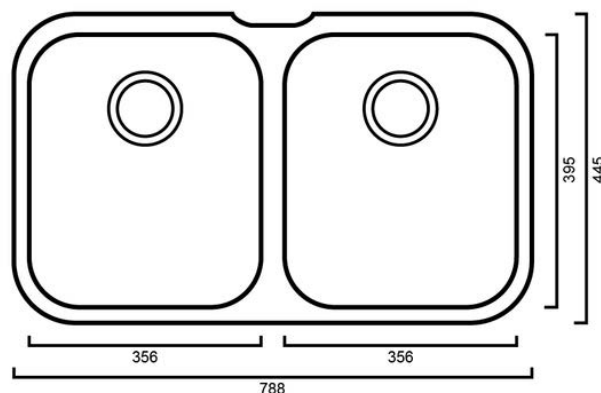

BL200U
BLANCO 200U - UNDERMOUNT SINK

BL200U: 788mm x 445mm x 205mm

DIMENSIONS

Length: 788mm | Width: 445mm | Depth : 205mm

DESCRIPTION

- Stainless steel undermount sink
- Features two full sized bowl with a modern brushed Finish
- No drainer saves bench space
- Supplied with two 90mm basket wastes
- Manufactured from 304, 18 /10 grade stainless steel

IMPORTANT NOTICE

- The dimensions of all ceramic products may vary from size guidelines due to material properties and the handmade manufacturing process.
- All pictures and drawings on this brochure are representational only, changes in the product may have occurred since time of print.
- All prices on this brochure and The Sink Warehouse website are subject to change without notice.