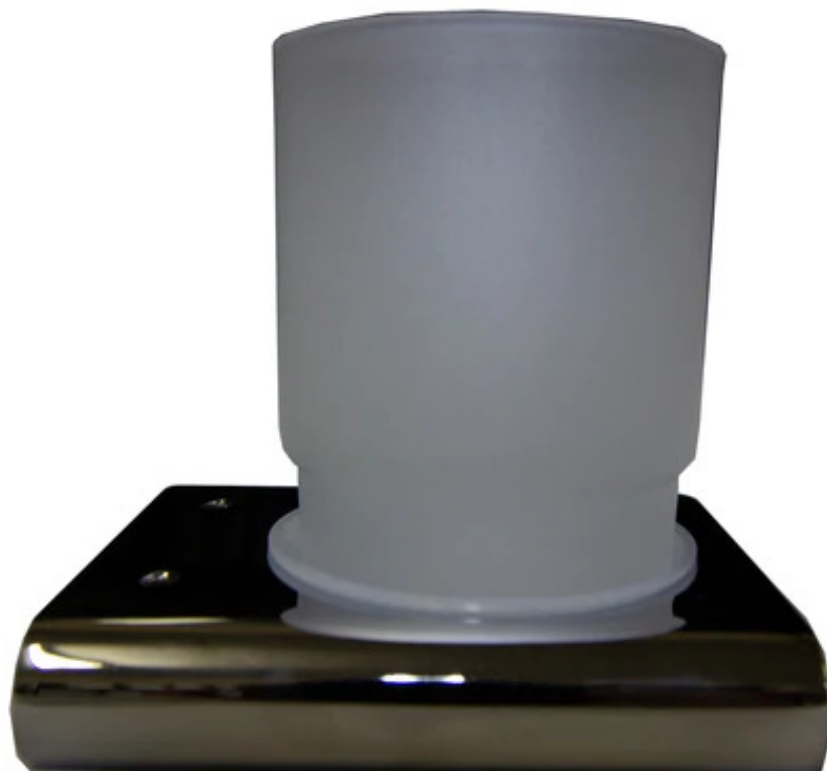

BASTTUM: STYLE - TUMBLER AND HOLDER

DESCRIPTION

- The Style is a modern, round, chrome, tumbler and holder
- Wall Mounted Design
- Includes fixing kit
- High quality chrome on brass construction

WARRANTY