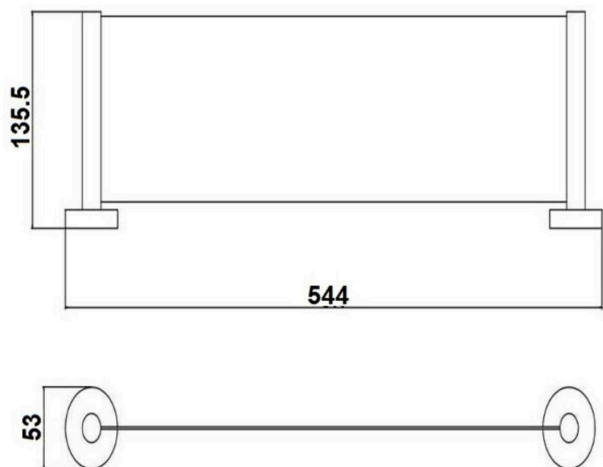

## BASOVS : SOFIA - VANITY METAL SHELF

**BASOVS : 544 mm (L) 135 mm (W) 53 mm (H)**

### DESCRIPTION

- Contemporary metal vanity shelf
- Includes fixing kit
- High quality brass construction