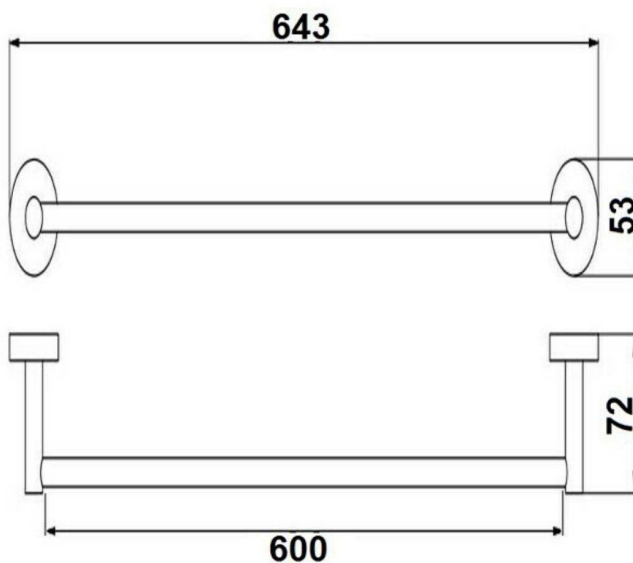

BASOTRS6BG : SOFIA- SINGLE TOWEL RAIL 600MM BRUSHED GOLD

BASOTRS6B: 643mm (L) 72mm (W) 53mm (H)

DESCRIPTION

From our sophisticated Sofia range of bathroom accessories comes the 600 towel rail. Combining classic and contemporary styles, it features a single towel rail in the elegant round design of the Sofia range and a glossy chrome Finish. The 600mm size is the goldilocks of bathroom rails – not too big that it takes up a whole wall, but not too small that you can't comfortably fit anything on the rail, it makes for a practical addition to any bathroom whilst maintaining a stylish Finish.

The nitty gritty stuff:

645mm long from edge to edge

53mm high x 73mm deep

595mm from each centre fixing point (+/- 5mm)

WARRANTY

1 Year Replacement Warranty

- Product replacement does not include installation or removal of the original product
- Check product for damage before installation - installing a damaged product voids warranty