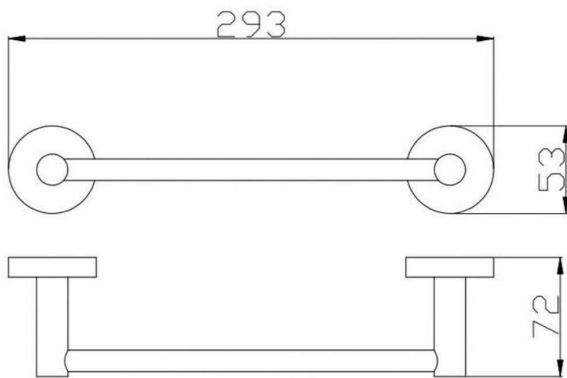

**BASOTRS25BG**  
**SOFIA - BRUSHED GOLD HAND TOWEL**  
**RAIL 250MM**

**BASOTRS25B: 250mm (L) 72mm (W) 53mm (H)**

## DIMENSIONS

Length: 250mm | Width: 72mm | Height : 53mm

## DESCRIPTION

• This refined brushed gold hand towel rail from the Sofia range is a unique small towel rail designed to elegantly display a hand towel, face towel or small towel. It features a solid brass construction with a sophisticated brushed gold finish. No need to worry about it fading at all! At 250mm long, it is perfect for small spaces or corners. The polished angles look not only great visually but provide a strong and sturdy construction to ensure it can handle all daily rigors. The Sofia is one of our best towel rails at The Sink Warehouse with its long term integrity, ease to handle and sparkling finish, it's no wonder our customers enjoy them so much and we're sure you will to.

The Sofia Hand Towel Rail 250mm is a modern, round, small, bathroom hand towel rail 195mm from each centre fixing point

- It is constructed from solid brass and features a high quality brushed gold Finish. Includes fixing kit
- Combine with other products from our Sofia bathroom range to help create a sleek, contemporary bathroom design